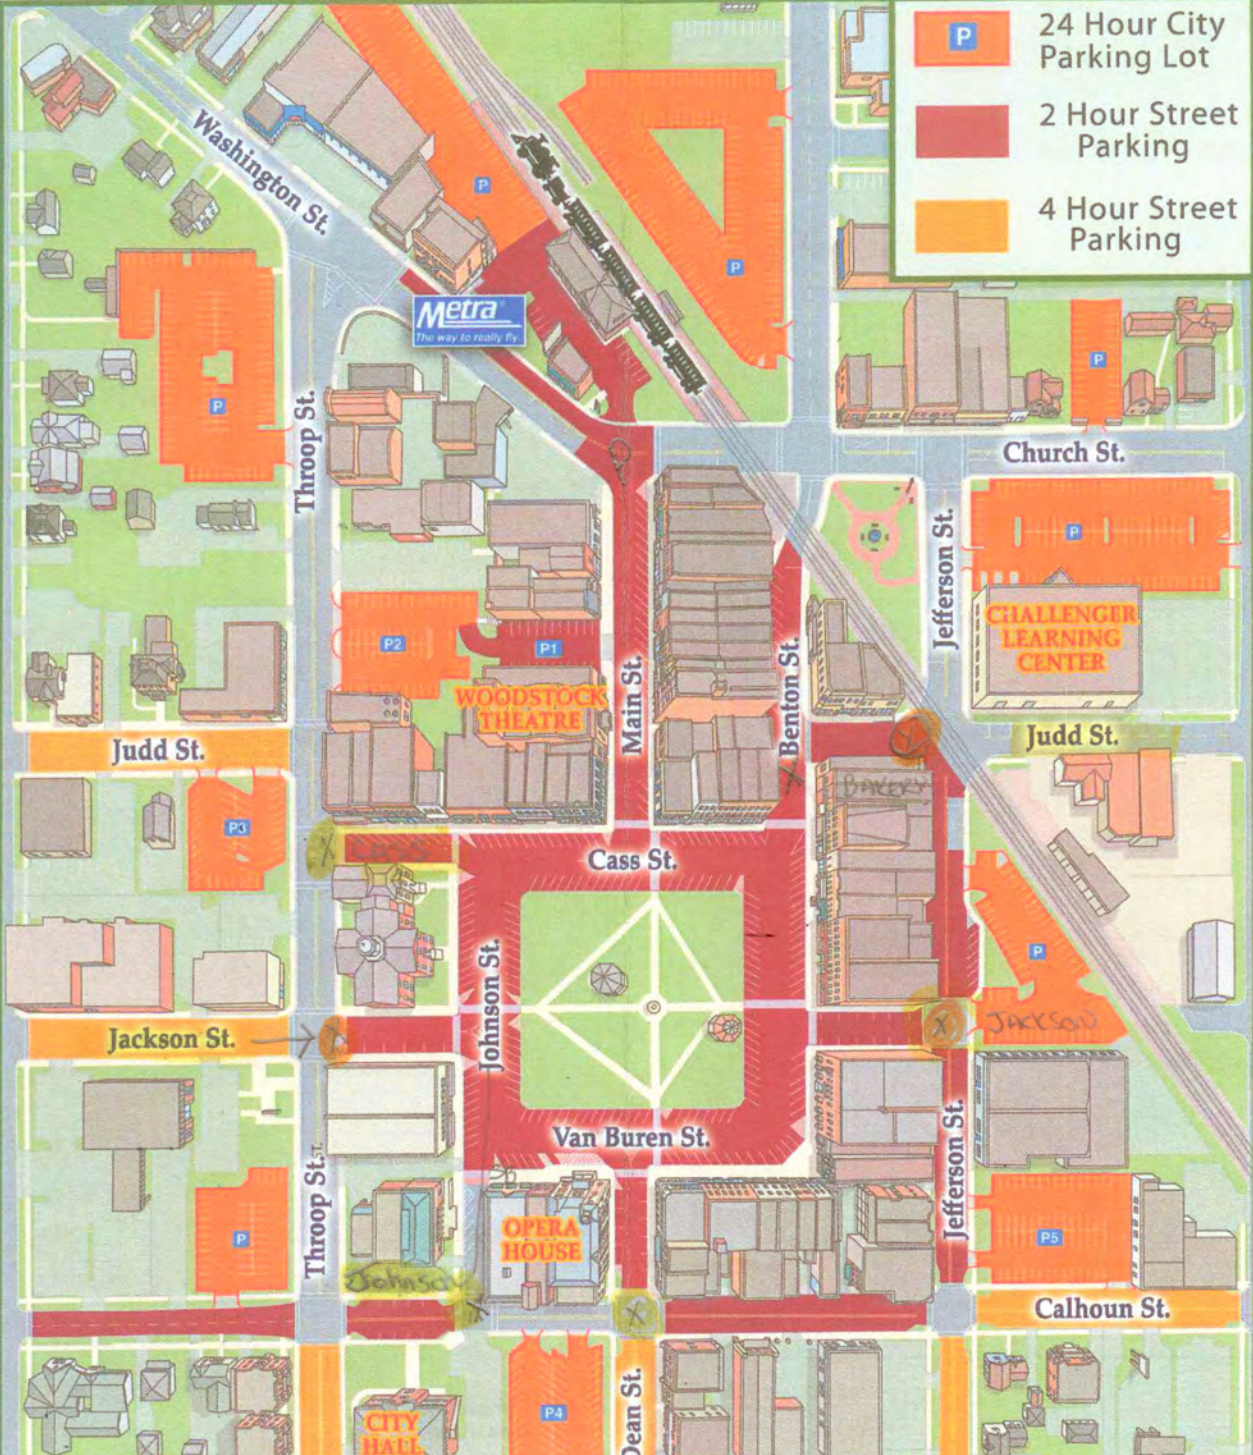

- P 24 Hour City Parking Lot
- 2 Hour Street Parking
- 4 Hour Street Parking

Metra
The way to really fly.

WOODSTOCK THEATRE

CHALLENGER LEARNING CENTER

OPERA HOUSE

CITY HALL

BAKERY

JACKSON

Throop St.

Judd St.

Judd St.

Jackson St.

Cass St.

Van Buren St.

Dean St.

Main St.

Benton St.

Jefferson St.

Jefferson St.

Church St.

Calhoun St.

Washington St.

Johnson St.

P